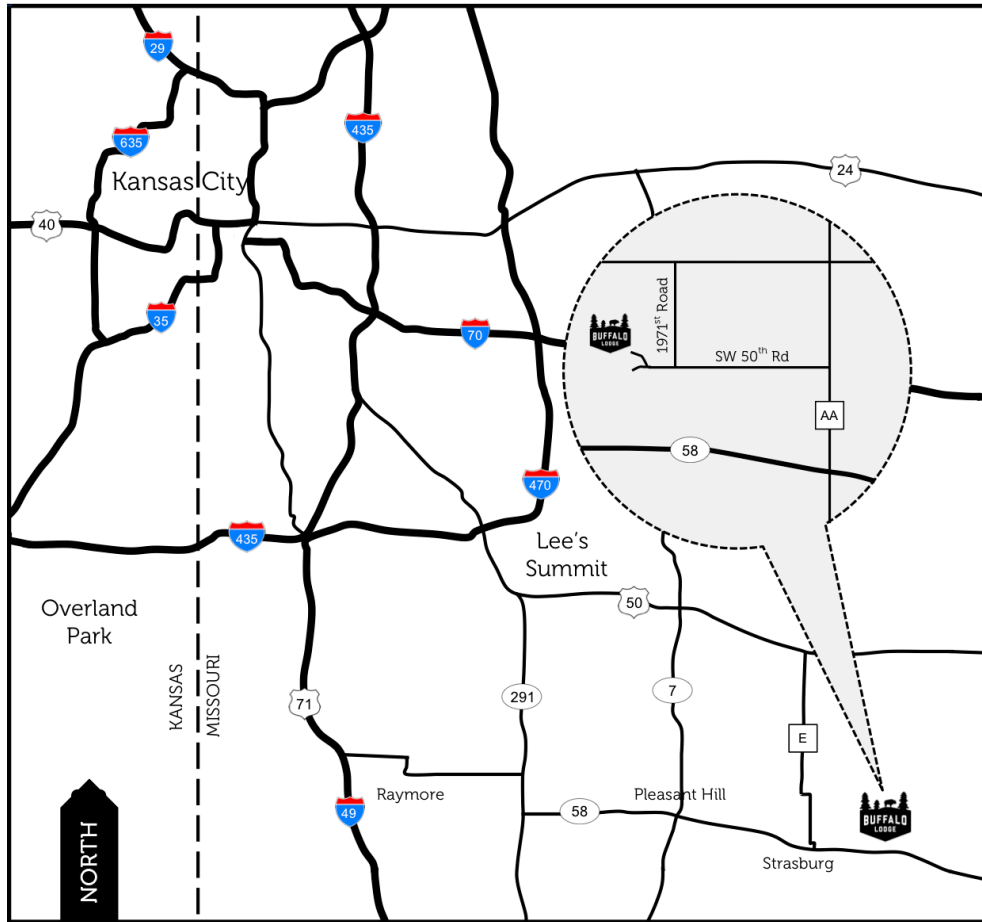

Directions to Buffalo Lodge

816.597.3202
16 SW 1971st Road
Kingsville, MO 64061
www.buffalolodgekc.com

NORTH

DOWNTOWN KANSAS CITY

- Take I-49 S/US-71 S
- Take Exit 183 to merge onto I-470 E
- Take Exit 7A for US-50 E
- Take the MO-150 W exit, turn right
- Continue onto State Route E
- Turn left on MO-58 E
- Turn left on SW Highway AA
- Turn left on SW 50TH Road

EAST

COLUMBIA/WARRENSBURG

- Take I-70 W/US-40 W
- Take Exit 49 for MO-13 S and turn left
- Continue on MO-13 Business
- Take a slight right onto US-50 W
- Turn left onto MO-58 W
- Turn left on MO-58 W/E 2ND St
- Turn right on SW Highway AA
- Turn left on SW 50TH Road

SOUTH

JOPLIN/HARRISONVILLE

- Take I-49 N/US-71 N
- Take Exit 159 FOR MO-7 N
- Turn right onto MO-7 N
- Turn right onto MO-58 E
- Turn left on SW Highway AA
- Turn left on SW 50TH Road

WEST

OVERLAND PARK/OLATHE

- Start on I-435 E
- Continue on I-470 E/US-50 E
- Take Exit 7A FOR US-50 E
- Take the MO-150 W exit and turn right
- Continue on State Route E
- Turn left on MO-58 E
- Turn left on SW Highway AA
- Turn left on SW 50TH Road